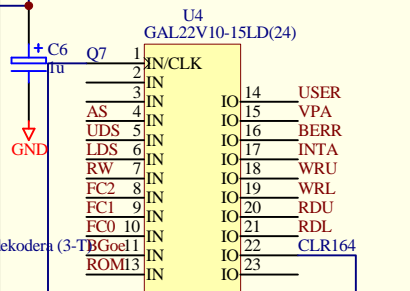

Title		
Size	Number	Revision
B		
Date:	20-Jul-2019	Sheet of
File:	d:_Free\Start68000_V2-1\Str68000.DDB	Drawn By:

D

C

B

A

nc

CS

BUS/CfgIn

clk

CfgOut

D

C

B