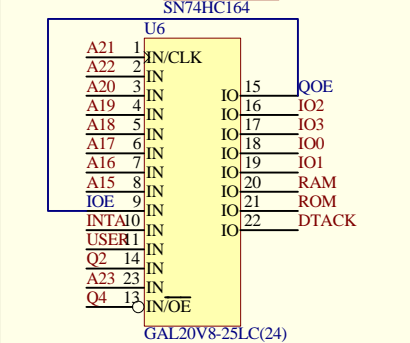

Title		
Size	Number	Revision
B		
Date:	20-Jul-2019	Sheet of
File:	d:_Free\Start68000_V2-1\Str68000.DDB	Drawn By:

D

C

B

A

nc

CS

BUS/CfgIn

clk

CfgOut

D

C

B