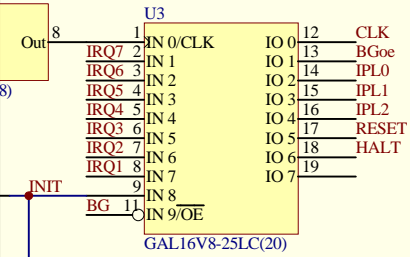

Title		
Size	Number	Revision
B		
Date:	20-Jul-2019	Sheet of
File:	d:_Free\Start68000_V2-1\Str68000.DDB	Drawn By:

D

C

B

A

nc

CS

BUS/CfgIn

clk

CfgOut

D

C

B