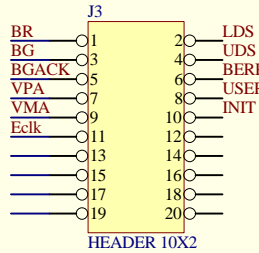

Title		
Size	Number	Revision
B		
Date:	20-Jul-2019	Sheet of
File:	d:_Free\Start68000_V2-1\Str68000.DDB	Drawn By:

D

C

B

A

nc

CS

BUS/CfgIn

clk

CfgOut

D

C

B