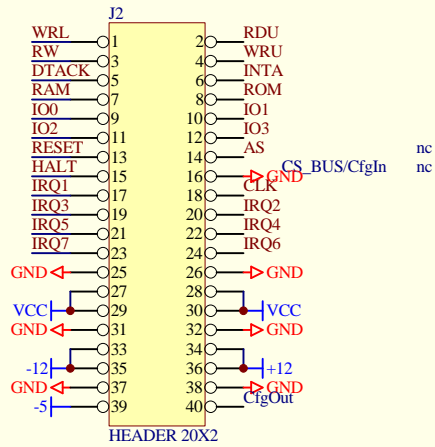

Title		
Size	Number	Revision
B		
Date:	20-Jul-2019	Sheet of
File:	d:_Free\Start68000_V2-1\Str68000.DDB	Drawn By:

D

C

B

A

nc

CS

BUS/CfgIn

clk

CfgOut

D

C

B