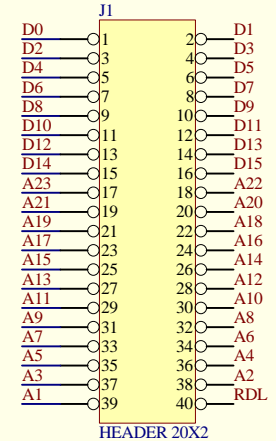

Title		
Size	Number	Revision
B		
Date:	20-Jul-2019	Sheet of
File:	d:_Free\Start68000_V2-1\Str68000.DDB	Drawn By:

D

C

B

A

nc

CS

BUS/CfgIn

clk

CfgOut

D

C

B