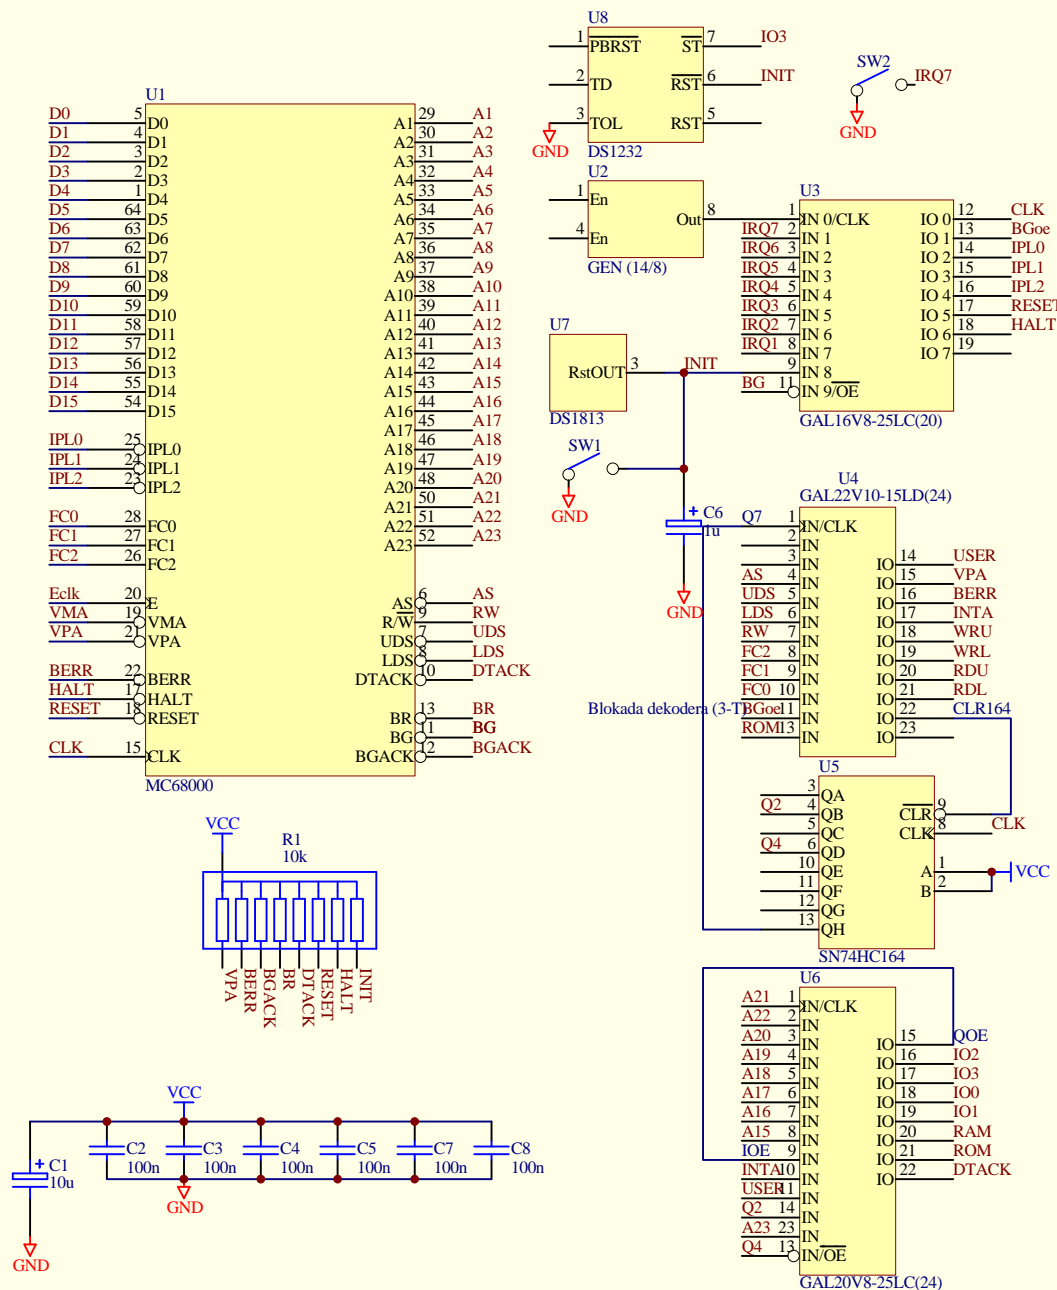

Title		
Size	Number	Revision
B		
Date:	20-Jul-2019	Sheet of
File:	d:_Free\Start68000_V2-1\Str68000.DDB	Drawn By:

D

C

B

A

nc

CS

BUS/CfgIn

clk

CfgOut

D

C

B