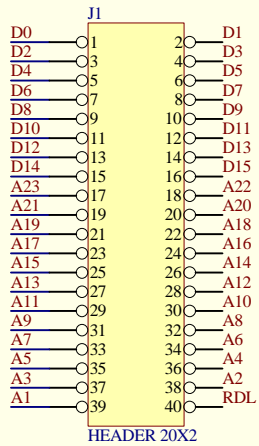

Title		
Size	Number	Revision
B		
Date:	20-Jul-2019	Sheet of
File:	d:_Free\Start68000_V2-1\Str68000.DDB	Drawn By:

D

C

B

A

nc

CS

BUS/CfgIn

clk

CfgOut

D

C

B