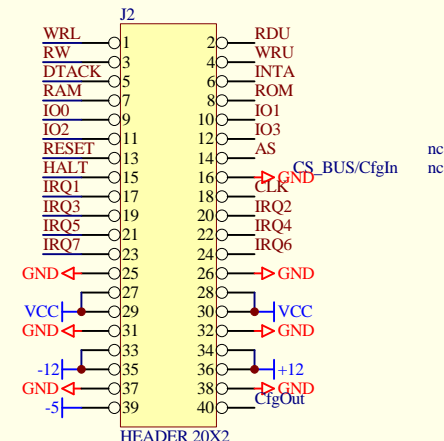

Title		
Size	Number	Revision
B		
Date:	20-Jul-2019	Sheet of
File:	d:_Free\Start68000_V2-1\Str68000.DDB	Drawn By:

D

C

B

A

nc

CS

BUS/CfgIn

clk

CfgOut

D

C

B