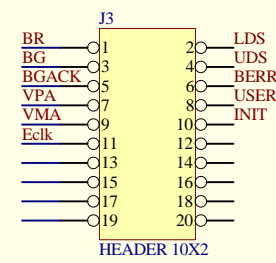

Title		
Size	Number	Revision
B		
Date:	20-Jul-2019	Sheet of
File:	d:_Free\Start68000_V2-1\Str68000.DDB	Drawn By:

D

C

B

A

nc

CS

BUS/CfgIn

clk

CfgOut

D

C

B