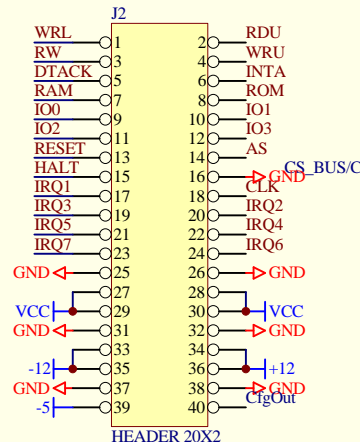

Title		
Size	Number	Revision
B		
Date:	20-Jul-2019	Sheet of
File:	d:\_Free\Start68000_V2-1\Str68000.DDB	Drawn By:

Blokada dekodera (3-T)

D

C

B