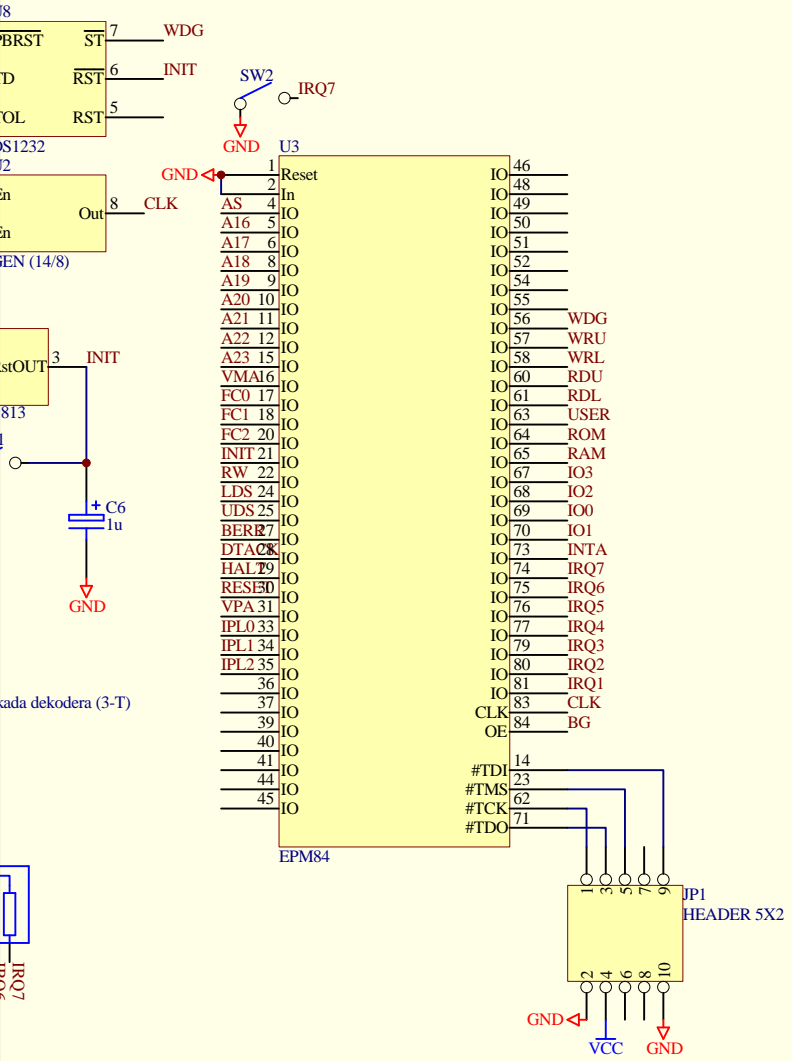

Title		
Size	Number	Revision
B		
Date:	20-Jul-2019	Sheet of
File:	d:\_Free\Start68000_V2-1\Str68000.DDB	Drawn By:

Blokada dekodera (3-T)

D

C

B