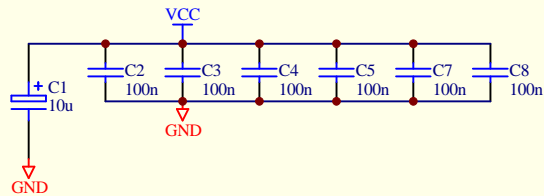

Title		
Size	Number	Revision
B		
Date:	20-Jul-2019	Sheet of
File:	d:\_Free\Start68000_V2-1\Str68000.DDB	Drawn By:

Blokada dekodera (3-T)

D

C

B