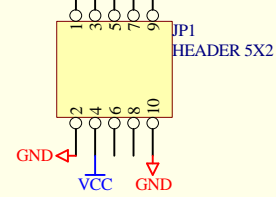

Title		
Size	Number	Revision
B		
Date:	20-Jul-2019	Sheet of
File:	d:\_Free\Start68000_V2-1\Str68000.DDB	Drawn By:

Blokada dekodera (3-T)

D

C

B