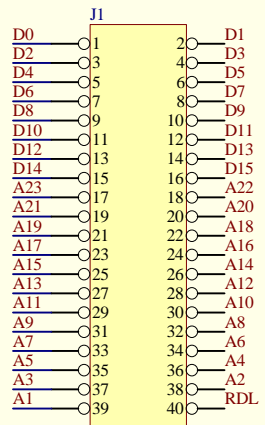

Title		
Size	Number	Revision
B		
Date:	20-Jul-2019	Sheet of
File:	d:\_Free\Start68000_V2-1\Str68000.DDB	Drawn By:

Blokada dekodera (3-T)

D

C

B