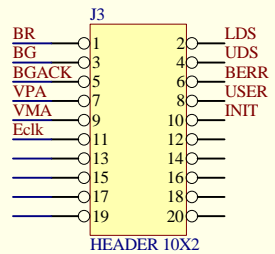

Title		
Size	Number	Revision
B		
Date:	20-Jul-2019	Sheet of
File:	d:\_Free\Start68000_V2-1\Str68000.DDB	Drawn By:

Blokada dekodera (3-T)

D

C

B