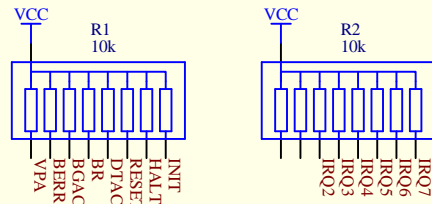

Title		
Size	Number	Revision
B		
Date:	20-Jul-2019	Sheet of
File:	d:\_Free\Start68000_V2-1\Str68000.DDB	Drawn By:

Blokada dekodera (3-T)

D

C

B