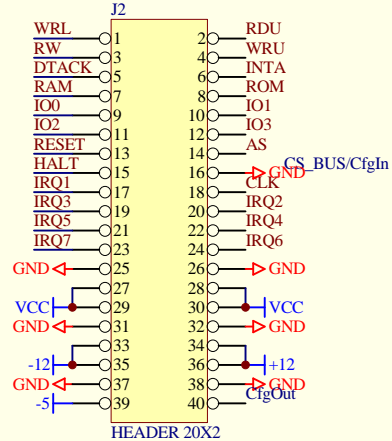

Title		
Size	Number	Revision
B		
Date:	20-Jul-2019	Sheet of
File:	d:\_Free\Start68000_V2-1\Str68000.DDB	Drawn By:

Blokada dekodera (3-T)

D

C

B