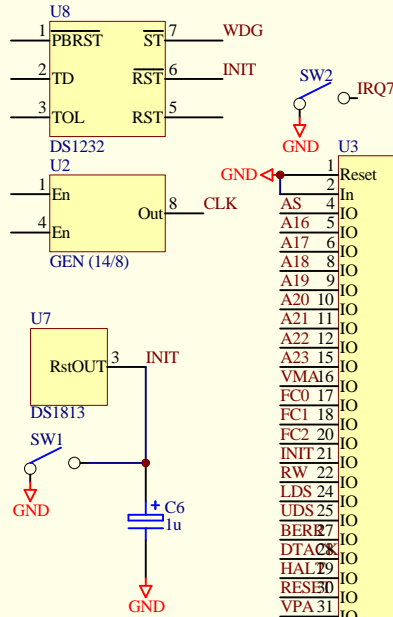

Title		
Size	Number	Revision
B		
Date:	20-Jul-2019	Sheet of
File:	d:\_Free\Start68000_V2-1\Str68000.DDB	Drawn By:

Blokada dekodera (3-T)

D

C

B