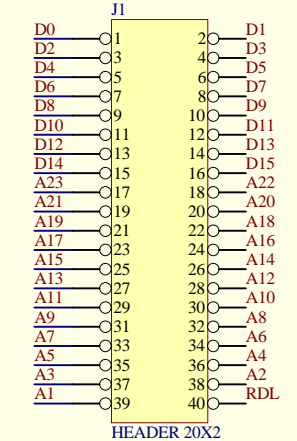

Title		
Size	Number	Revision
B		
Date:	20-Jul-2019	Sheet of
File:	d:\_Free\Start68000_V2-1\Str68000.DDB	Drawn By:

Blokada dekodera (3-T)

D

C

B