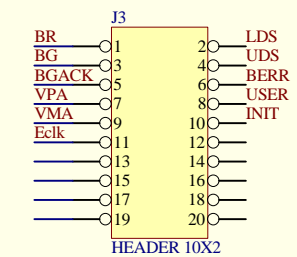

Title		
Size	Number	Revision
B		
Date:	20-Jul-2019	Sheet of
File:	d:\_Free\Start68000_V2-1\Str68000.DDB	Drawn By:

Blokada dekodera (3-T)

D

C

B