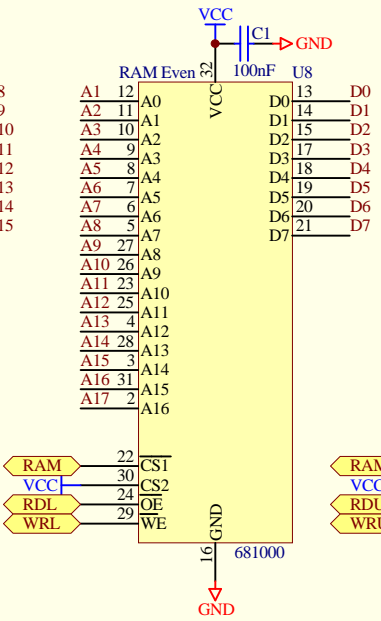

Title		
Size	Number	Revision
A4		
Date:	20-Jul-2019	Sheet of
File:	d:_Free\Start68000_V2-1\Str68000.DDB	Drawn By:

[.15] D[0..15]
[.23] A[1..23]

Title		
Size	Number	Revision
A4		
Date:	20-Jul-2019	Sheet of
File:	d:_Free\Start68000_V2-1\Str68000.DDB	Drawn By: