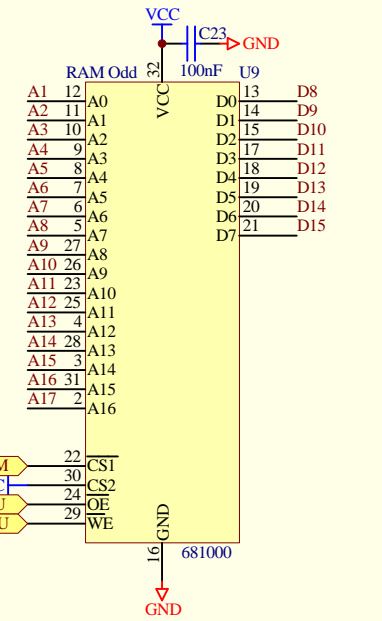

Title		
Size	Number	Revision
A4		
Date:	20-Jul-2019	Sheet of
File:	d:_Free\Start68000_V2-1\Str68000.DDB	Drawn By:

[.15] D[0..15]
[.23] A[1..23]

Title		
Size	Number	Revision
A4		
Date:	20-Jul-2019	Sheet of
File:	d:_Free\Start68000_V2-1\Str68000.DDB	Drawn By: