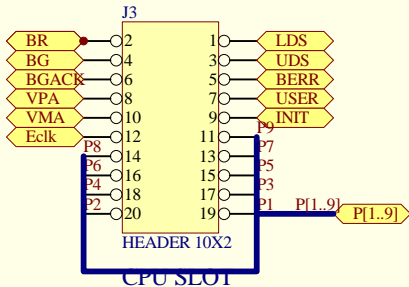

D

C

B

A

Title		
Size	Number	Revision
A4		
Date:	20-Jul-2019	Sheet of
File:	d:_Free\Start68000_V2-1\Str68000.DDB	Drawn By:

Title		
Size A4	Number	Revision
Date:	20-Jul-2019	Sheet of
File:	d:_Free\Start68000_V2-1\Str68000.DDB	Drawn By: