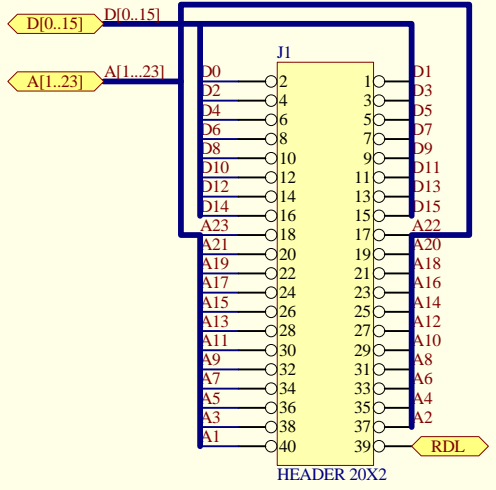

D

C

B

A

Title		
Size	Number	Revision
A4		
Date:	20-Jul-2019	Sheet of
File:	d:_Free\Start68000_V2-1\Str68000.DDB	Drawn By:

Title		
Size A4	Number	Revision
Date:	20-Jul-2019	Sheet of
File:	d:_Free\Start68000_V2-1\Str68000.DDB	Drawn By: