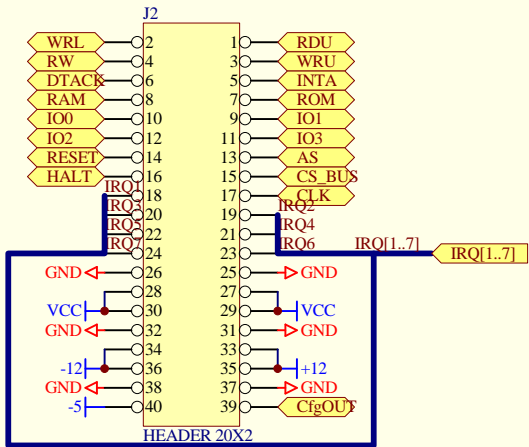

D

C

B

A

Title		
Size	Number	Revision
A4		
Date:	20-Jul-2019	Sheet of
File:	d:_Free\Start68000_V2-1\Str68000.DDB	Drawn By:

Title		
Size A4	Number	Revision
Date:	20-Jul-2019	Sheet of
File:	d:_Free\Start68000_V2-1\Str68000.DDB	Drawn By: