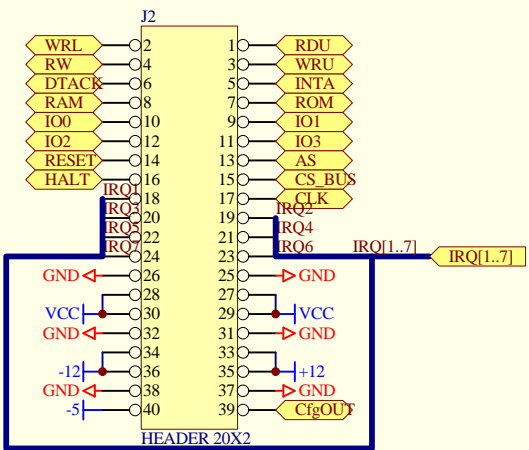

D

C

B

A

Title		
Size	Number	Revision
A4		
Date:	20-Jul-2019	Sheet of
File:	d:_Free\Start68000_V2-1\Str68000.DDB	Drawn By:

Title		
Size A4	Number	Revision
Date:	20-Jul-2019	Sheet of
File:	d:_Free\Start68000_V2-1\Str68000.DDB	Drawn By: