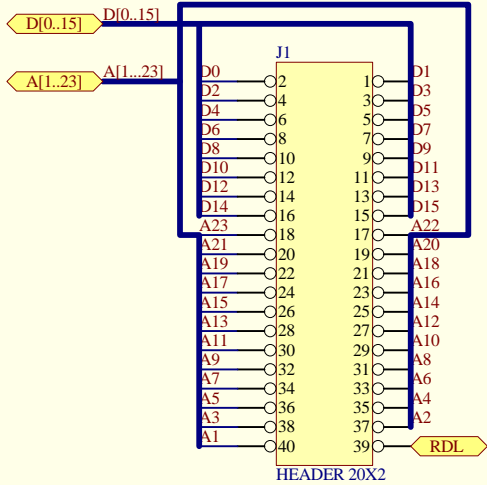

D

C

B

A

Title		
Size	Number	Revision
A4		
Date:	20-Jul-2019	Sheet of
File:	d:_Free\Start68000_V2-1\Str68000.DDB	Drawn By:

Title		
Size A4	Number	Revision
Date:	20-Jul-2019	Sheet of
File:	d:_Free\Start68000_V2-1\Str68000.DDB	Drawn By: