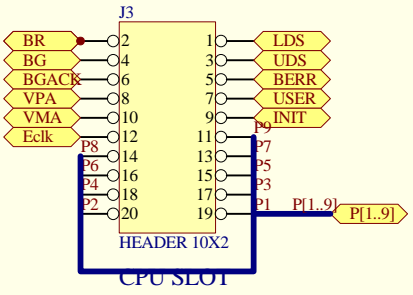

D

C

B

A

Title		
Size	Number	Revision
A4		
Date:	20-Jul-2019	Sheet of
File:	d:_Free\Start68000_V2-1\Str68000.DDB	Drawn By:

Title		
Size A4	Number	Revision
Date:	20-Jul-2019	Sheet of
File:	d:_Free\Start68000_V2-1\Str68000.DDB	Drawn By: