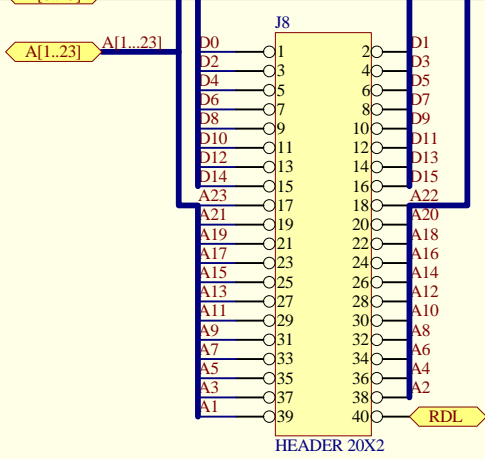

D

C

B

A

Title		
Size	Number	Revision
B		
Date:	20-Jul-2019	Sheet of
File:	d:_Free\Start68000_V2-1\Str68000.DDB	Drawn By:

D

C

B

A

D

C

B