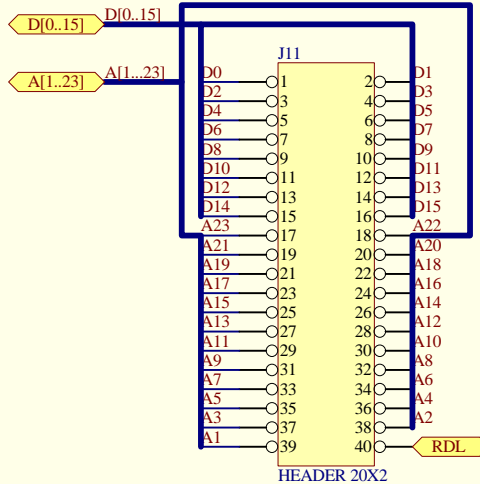

D

C

B

A

Title		
Size	Number	Revision
B		
Date:	20-Jul-2019	Sheet of
File:	d:_Free\Start68000_V2-1\Str68000.DDB	Drawn By:

D

C

B

A

D

C

B