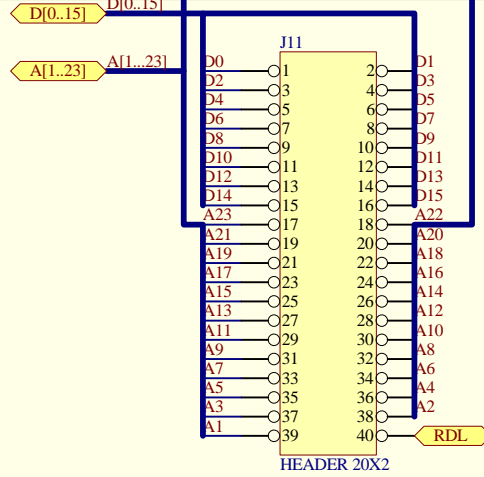

D

C

B

A

Title		
Size	Number	Revision
B		
Date:	20-Jul-2019	Sheet of
File:	d:_Free\Start68000_V2-1\Str68000.DDB	Drawn By:

D

C

B

A

D

C

B