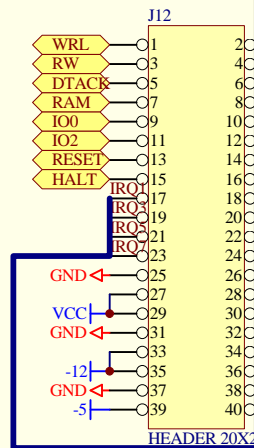

D

C

B

A

Title		
Size	Number	Revision
B		
Date:	20-Jul-2019	Sheet of
File:	d:_Free\Start68000_V2-1\Str68000.DDB	Drawn By:

D

C

B

A

D

C

B